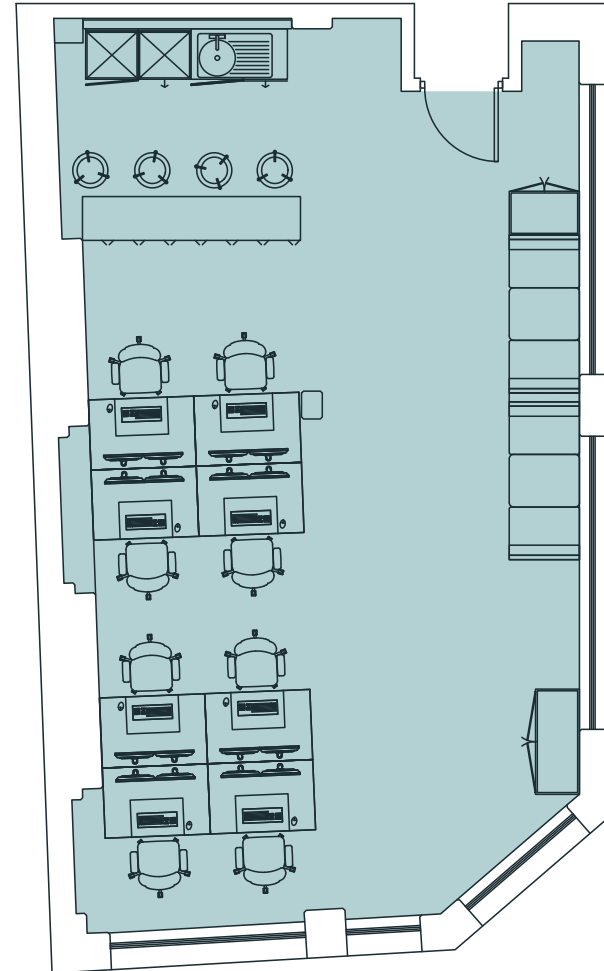

55 Goswell Road

EC1

For indicative purposes only.
Not to scale.

North Suites

Floor	Fit Out	Sq Ft	Sq M
3rd (South)	Fully Fitted	624	57.9
2nd (North)	Fully Fitted	897	83.4
2nd (South)	Fully Fitted	646	60.0
1st (South)	Fully Fitted	601	55.8
Total		2,768	257.1

Goswell Road

55 Goswell Road

EC1

For indicative purposes only.
Not to scale.

South Suites

Floor	Fit Out	Sq Ft	Sq M
3rd (South)	Fully Fitted	624	57.9
2nd (North)	Fully Fitted	897	83.4
2nd (South)	Fully Fitted	646	60.0
1st (South)	Fully Fitted	601	55.8
Total		2,768	257.1