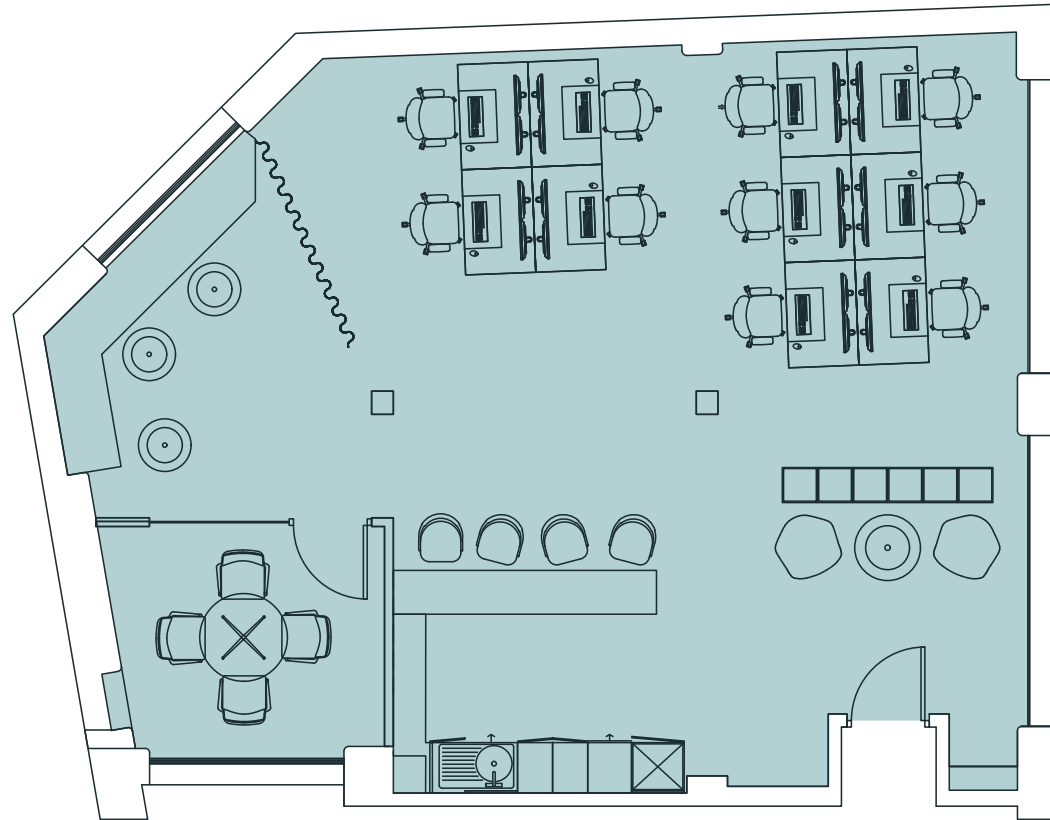

55 Goswell Road

EC1

For indicative purposes only.
Not to scale.

North Suites

Floor	Fit Out	Sq Ft	Sq M
3rd (South)	Fully Fitted	624	57.9
2nd (North)	Fully Fitted	897	83.4
2nd (South)	Fully Fitted	646	60.0
1st (South)	Fully Fitted	601	55.8
Total		2,768	257.1

Goswell Road

55 Goswell Road

EC1

For indicative purposes only.
Not to scale.

South Suites

Floor	Fit Out	Sq Ft	Sq M
3rd (South)	Fully Fitted	624	57.9
2nd (North)	Fully Fitted	897	83.4
2nd (South)	Fully Fitted	646	60.0
1st (South)	Fully Fitted	601	55.8
Total		2,768	257.1