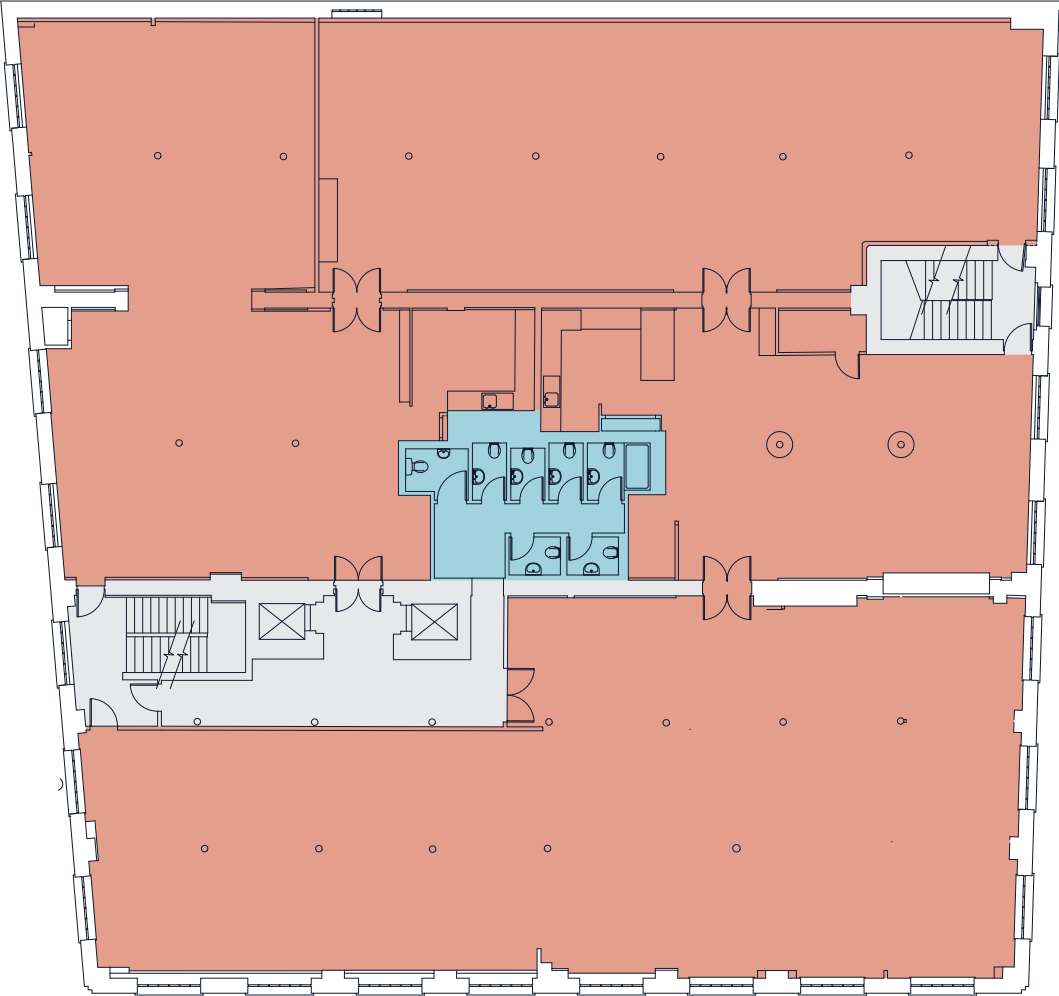

For indicative purposes only.
Not to scale.

Northburgh House

EC1

Lower Ground Floor (Self Contained)

6,459 sq ft / 600 sq m

Self Contained Office ■
Core ■

Northburgh Street

For indicative purposes only.
Not to scale.

Northburgh House

EC1

Ground Floor (Self Contained)

643 sq ft / 60 sq m

- Self Contained Office ■
- Core ■
- Reception ■
- Toilet Facilities ■

Northburgh Street

For indicative purposes only.
Not to scale.

Northburgh House

EC1

First Floor

8,003 sq ft / 744 sq m

- Office ■
- Core ■
- Toilet Facilities ■

Northburgh Street

For indicative purposes only.
Not to scale.

Northburgh House

EC1

Second Floor (Fitted)

8,227 sq ft / 764 sq m

Workstations	84
Reception	01
14 person boardroom	01
8 person meeting room	01
6 person meeting room	01
Teapoint	01
Breakout areas	02
Soft seating areas	03
Meeting booths	03
Collaboration areas	02
Call rooms	03