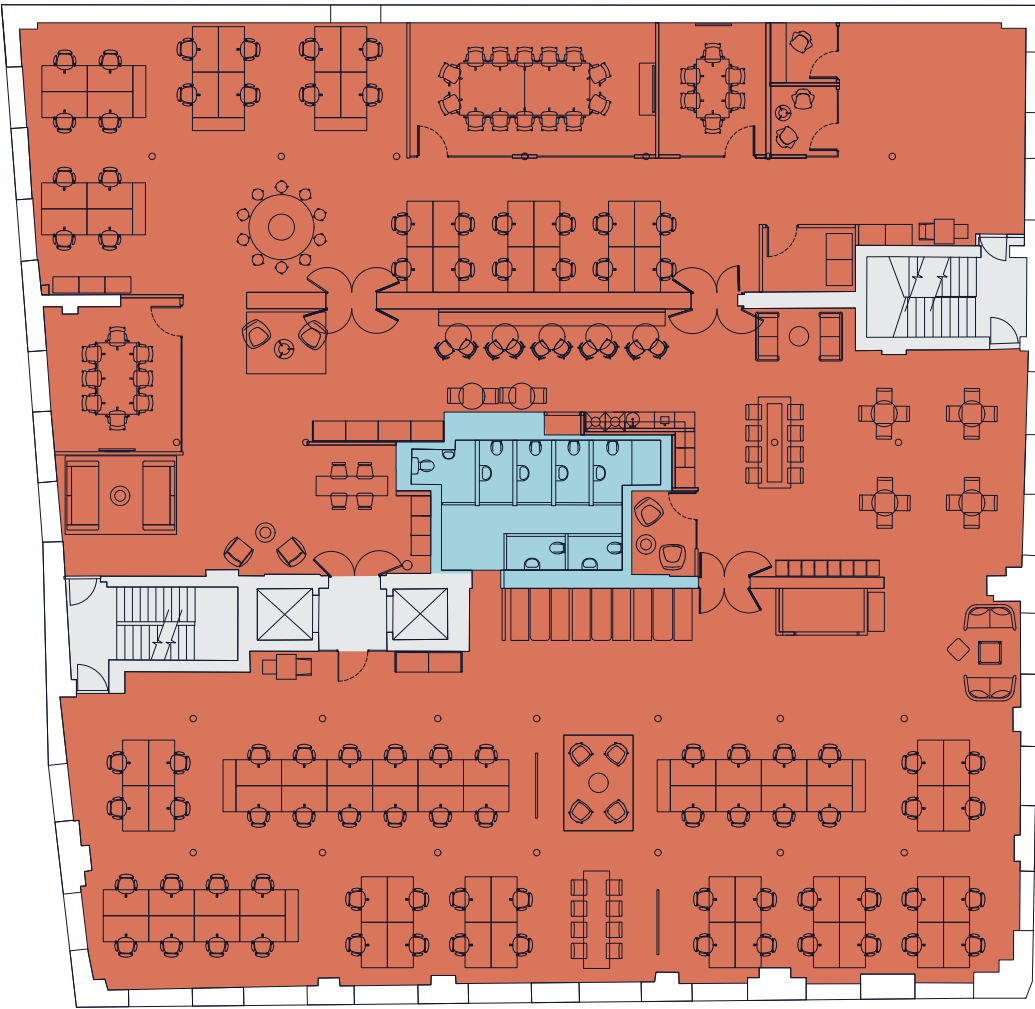

For indicative purposes only.
Not to scale.

Northburgh House

EC1

Lower Ground Floor (Self Contained)

6,459 sq ft / 600 sq m

Self Contained Office ■
Core ■

Northburgh Street

For indicative purposes only.
Not to scale.

Northburgh House

EC1

Ground Floor (Self Contained)

643 sq ft / 60 sq m

- Self Contained Office ■
- Core ■
- Reception ■
- Toilet Facilities ■

Northburgh Street

For indicative purposes only.
Not to scale.

Northburgh House

EC1

First Floor

8,003 sq ft / 744 sq m

- Office ■
- Core ■
- Toilet Facilities ■

Northburgh Street

For indicative purposes only.
Not to scale.

Northburgh House

EC1

Second Floor (Fitted)

8,227 sq ft / 764 sq m

Workstations	84
Reception	01
14 person boardroom	01
8 person meeting room	01
6 person meeting room	01
Teapoint	01
Breakout areas	02
Soft seating areas	03
Meeting booths	03
Collaboration areas	02
Call rooms	03