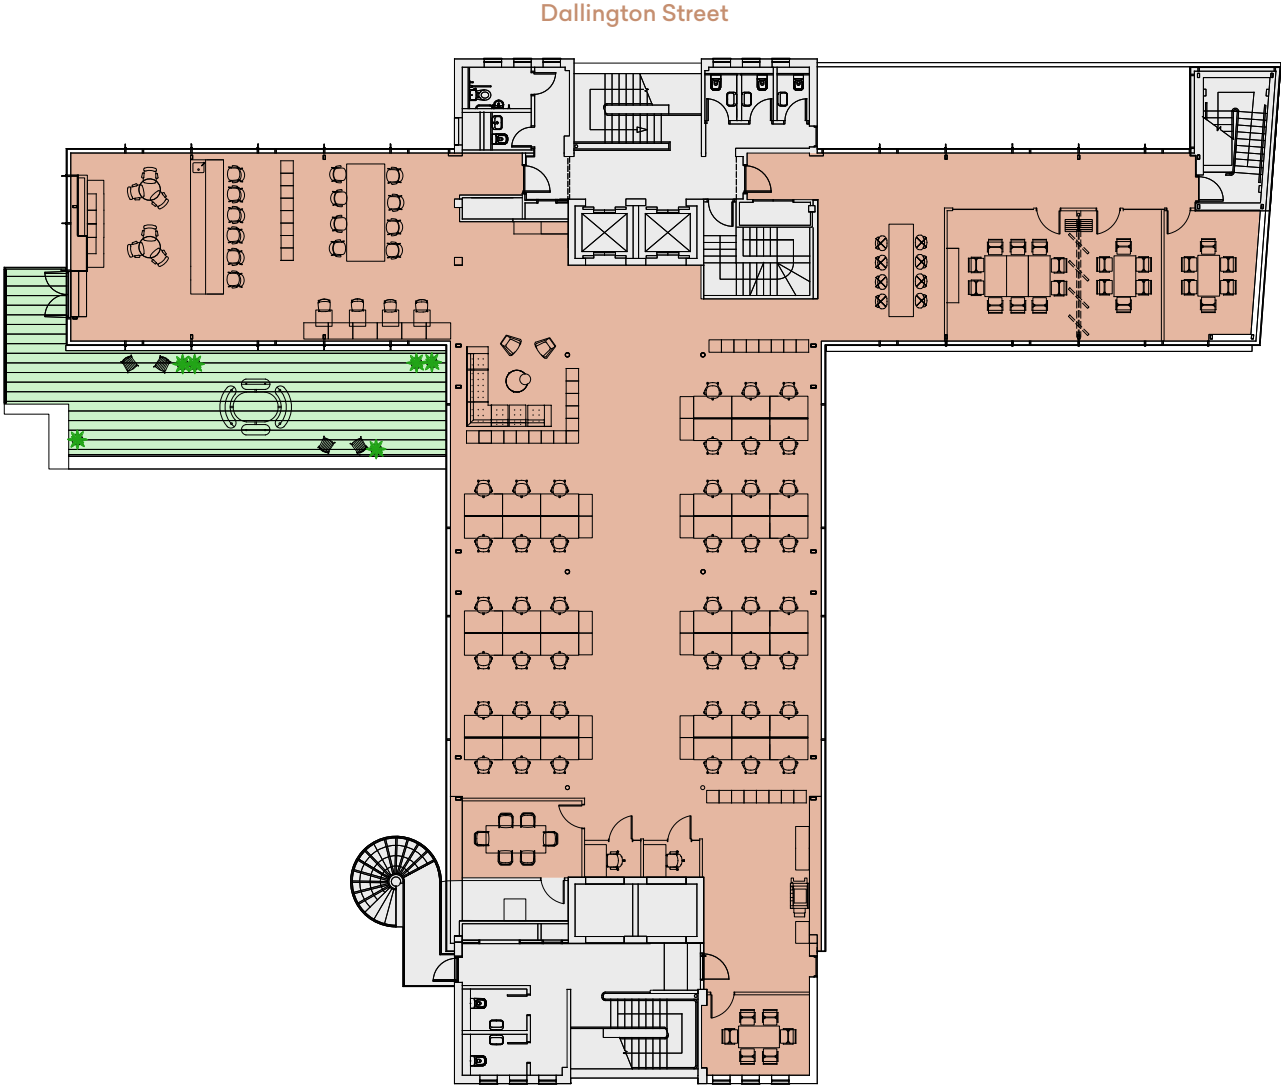

For indicative purposes only.

Not to scale.

Sutton
Yard

EC1

5th Floor

5,816 Sq Ft / 540.3 Sq M

Workstations	36
Hot desks	08
Lounge area	01
10-12 person boardroom	01
5 person meeting rooms	02
6 person meeting rooms	02
Teapoint / breakout	01
Private terrace	01

- Office
- Terrace
- Core

For indicative purposes only.
Not to scale.

Sutton
Yard

EC1

6th Floor

3,362 Sq Ft / 312.3 Sq M

Workstations	30
8 person meeting rooms	02
4 person meeting room	01
Breakout areas	02

Dallington Street

- Terrace
- Core