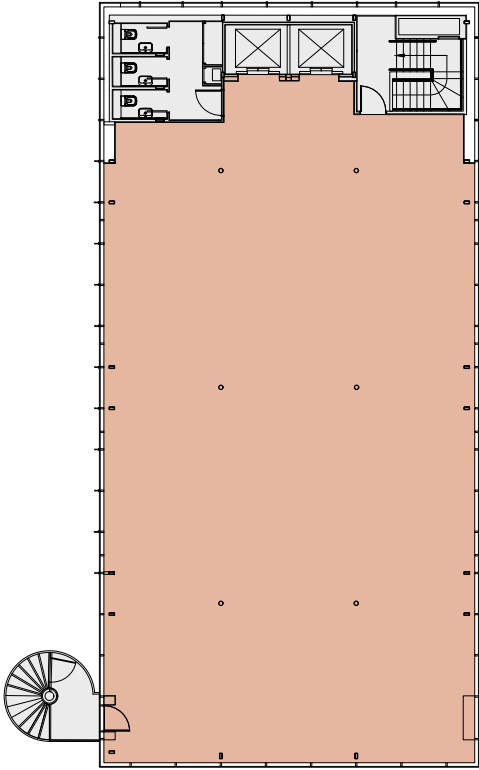

For indicative purposes only.

Not to scale.

Sutton
Yard

EC1

5th Floor

5,816 Sq Ft / 540.3 Sq M

Workstations	36
Hot desks	08
Lounge area	01
10-12 person boardroom	01
5 person meeting rooms	02
6 person meeting rooms	02
Teapoint / breakout	01
Private terrace	01

- Office
- Terrace
- Core

For indicative purposes only.
Not to scale.

Sutton
Yard

EC1

6th Floor

3,362 Sq Ft / 312.3 Sq M

Workstations	30
8 person meeting rooms	02
4 person meeting room	01
Breakout areas	02

Dallington Street